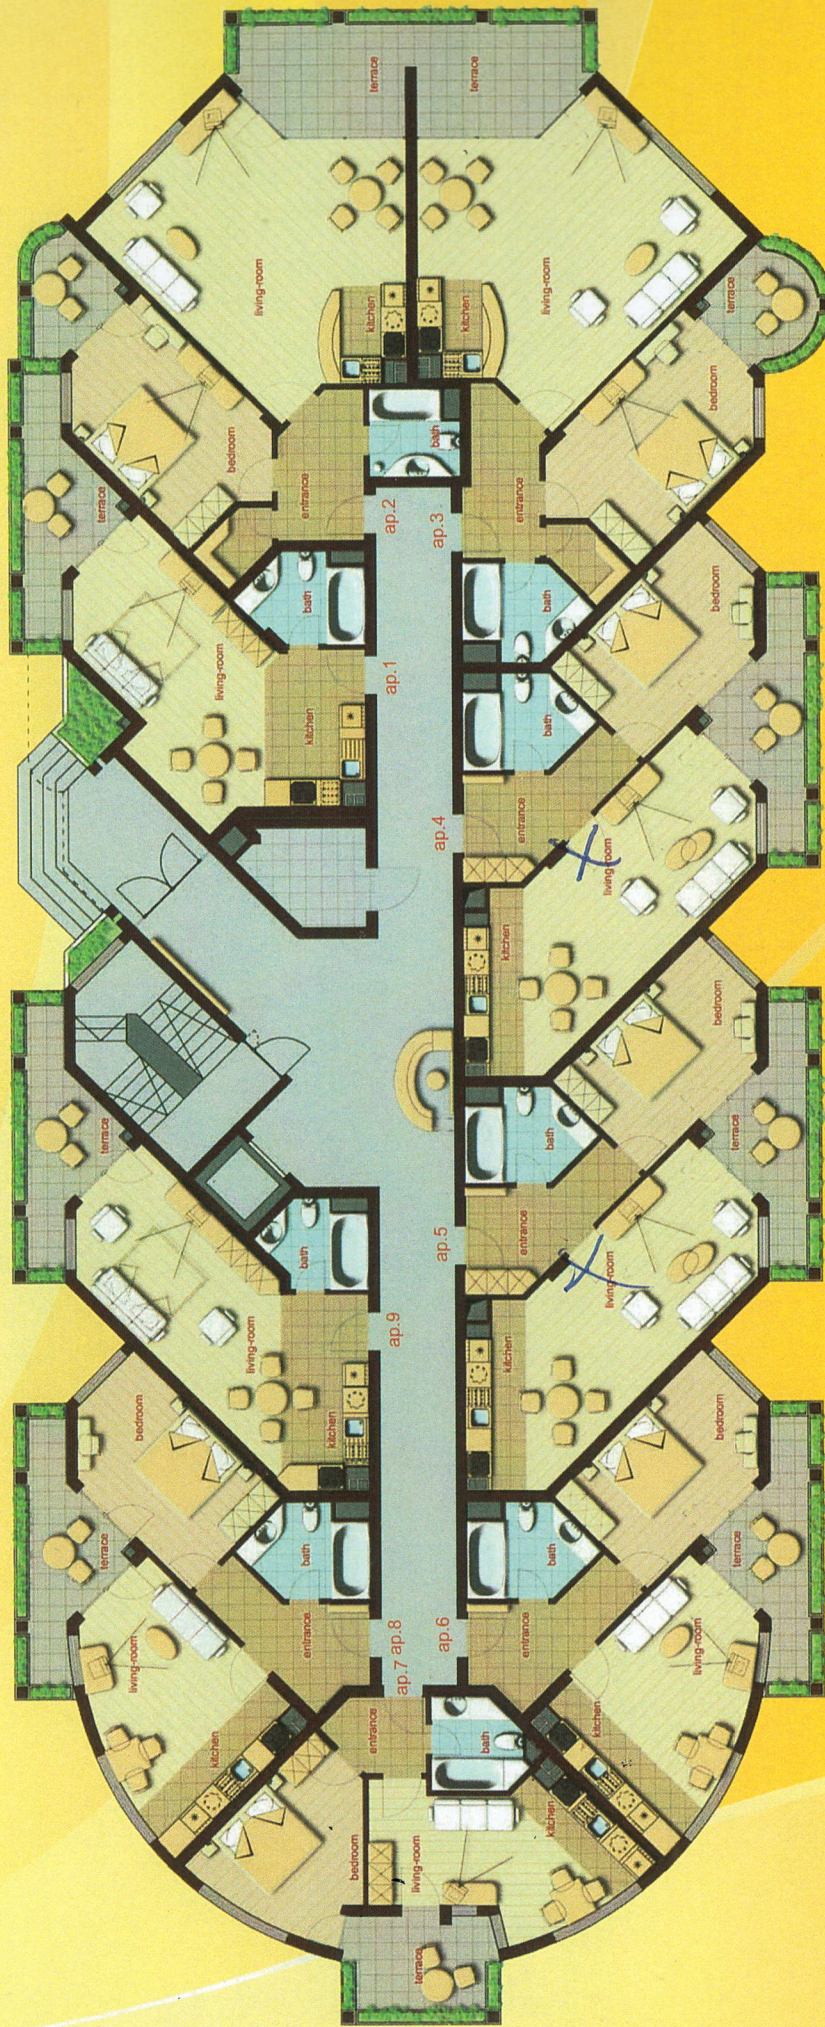

# Block 1

## 1st floor

app. №	hotel No	type	view	living area sq.m.	living common parts sq.m.	total area sq.m.
1	A101	Studio	sea	53.00	6.41	59.41
2	A102	2-rooms	sea	94.00	12.13	106.13
3	A103	2-rooms	sea, pool	99.00	13.61	112.61
4	A104	2-rooms	sea, pool	77.40	10.16	87.56
5	A105	2-rooms	sea, pool	77.40	10.16	87.56
6	A106	2-rooms	sea, pool	68.00	8.86	76.86
7	A107	2-rooms	park	56.00	7.25	63.25
8	A108	2-rooms	sea, pool	68.00	8.35	76.35
9	A109	Studio	sea	51.10	6.32	57.42